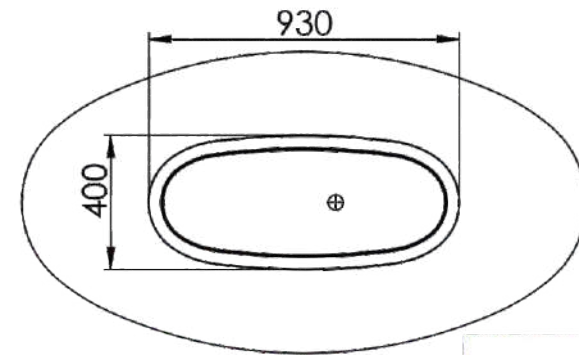

HAMMAN

The Hamman freestanding bathtub is shaped like a hollowed stone, low, wide, and completely seamless from rim to floor. The speckled surface adds quiet texture without ornament, and the open basin is built for full immersion.

Available in a range of speckled and solid colours. Custom colours are available as a special order.

Approximate weight: 145kg

Product Size: 1690x900x510mm **Product Code:** PB8017

5 YEAR RESIDENTIAL MANUFACTURER'S WARRANTY