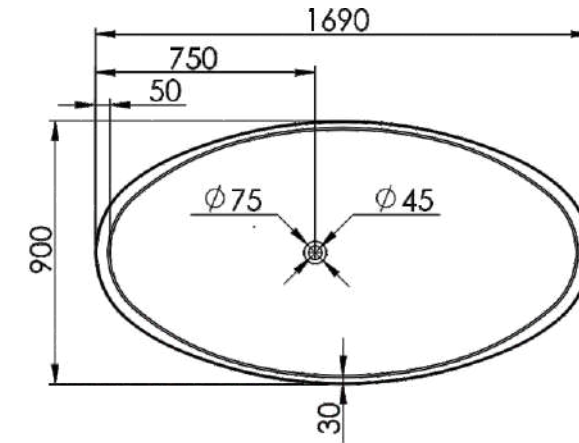

HAMMAN

The Hamman freestanding bathtub is shaped like a hollowed stone, low, wide, and completely seamless from rim to floor. The speckled surface adds quiet texture without ornament, and the open basin is built for full immersion.

Available in a range of speckled and solid colours. Custom colours are available as a special order.

Approximate weight: 145kg

Product Size: 1690x900x510mm **Product Code:** PB8017

5 YEAR RESIDENTIAL MANUFACTURER'S WARRANTY