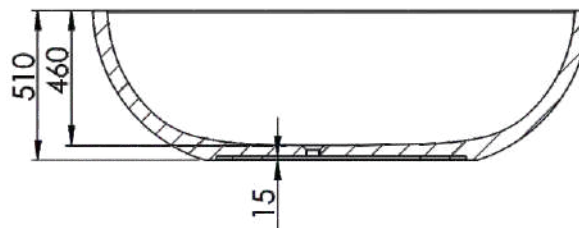

HAMMAN

The Hamman freestanding bathtub is shaped like a hollowed stone, low, wide, and completely seamless from rim to floor. The speckled surface adds quiet texture without ornament, and the open basin is built for full immersion.

Available in a range of speckled and solid colours. Custom colours are available as a special order.

Approximate weight: 145kg

Product Size: 1690x900x510mm **Product Code:** PB8017

5 YEAR RESIDENTIAL MANUFACTURER'S WARRANTY