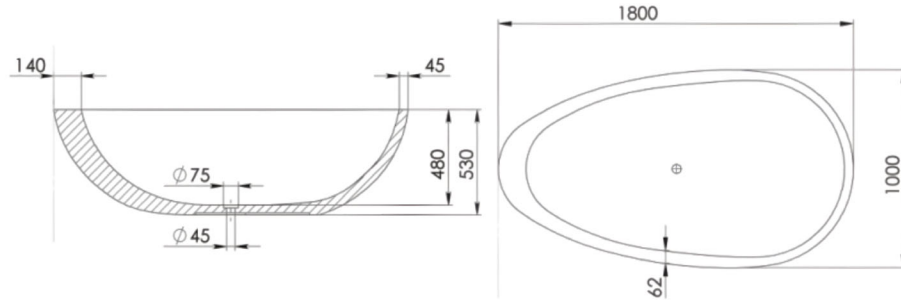

WHITNEY

The Whitney freestanding bath features a fluid, sculptural design with soft curves, smooth lines, and a thickened rim on one side. Its distinctive form creates a striking statement while bringing a sense of calm and tranquillity to your bathroom.

Available in a range of speckled and solid colours. Custom colours are available as a special order.

Approximate weight: 155kg

Product Size: 1800mm Product Code: PB4095-18

5 YEAR RESIDENTIAL MANUFACTURER'S WARRANTY