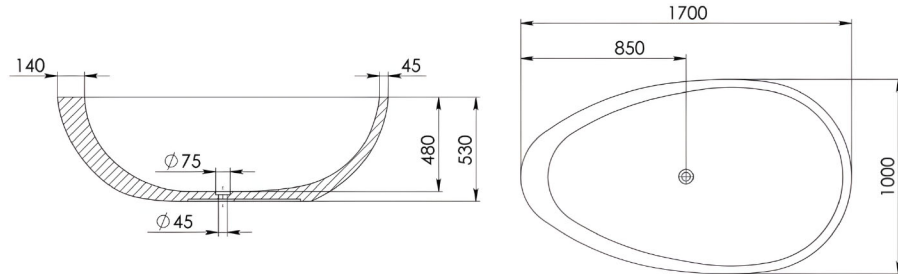

WHITNEY

The Whitney freestanding bath features a fluid, sculptural design with soft curves, smooth lines, and a thickened rim on one side. Its distinctive form creates a striking statement while bringing a sense of calm and tranquillity to your bathroom.

Available in a range of speckled and solid colours. Custom colours are available as a special order.

Approximate weight: 145kg

Product Size: 1700mm Product Code: PB4095-17

5 YEAR RESIDENTIAL MANUFACTURER'S WARRANTY