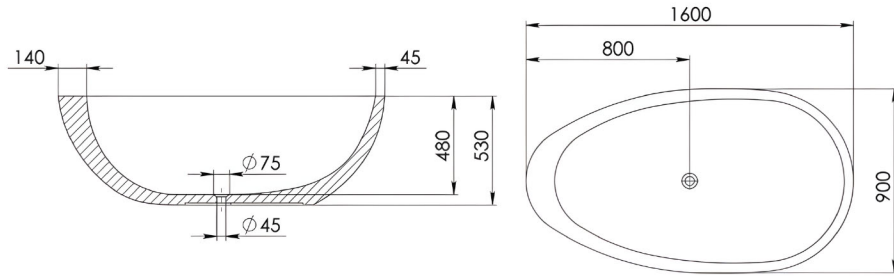

WHITNEY

The Whitney freestanding bath features a fluid, sculptural design with soft curves, smooth lines, and a thickened rim on one side. Its distinctive form creates a striking statement while bringing a sense of calm and tranquillity to your bathroom.

Available in a range of speckled and solid colours. Custom colours are available as a special order.

Approximate weight: 135kg

Product Size: 1600mm **Product Code: PB4095-16**

5 YEAR RESIDENTIAL MANUFACTURER'S WARRANTY