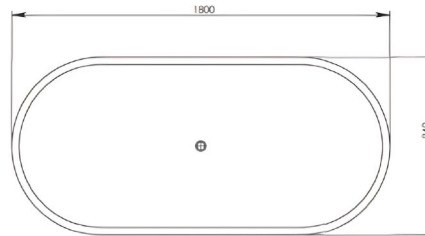

Available in a range of speckled and solid colours. Custom colours are available as a special order.

Approximate weight: 145kg

Product Size: 1800mm Product Code: PB4100-18

5 YEAR RESIDENTIAL MANUFACTURER'S WARRANTY