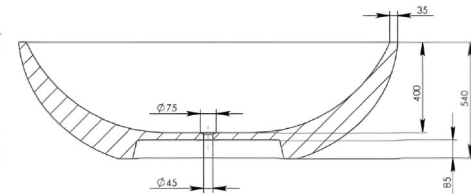

Available in a range of speckled and solid colours. Custom colours are available as a special order.

Approximate weight: 145kg

Product Size: 1800mm Product Code: PB4100-18

5 YEAR RESIDENTIAL MANUFACTURER'S WARRANTY