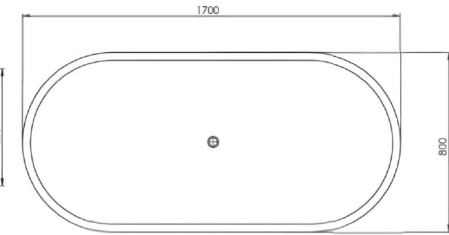

Available in a range of speckled and solid colours. Custom colours are available as a special order.

Approximate weight: 140kg

Product Size: 1700mm Product Code: PB4100-17

**5** YEAR RESIDENTIAL MANUFACTURER'S WARRANTY