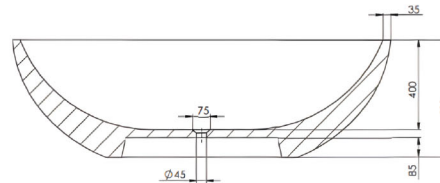

Available in a range of speckled and solid colours. Custom colours are available as a special order.

Approximate weight: 140kg

Product Size: 1700mm Product Code: PB4100-17

**5** YEAR RESIDENTIAL MANUFACTURER'S WARRANTY