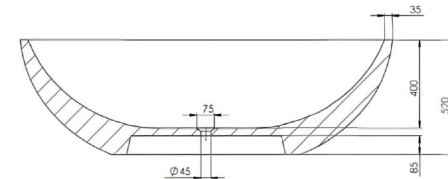

RYESE

The Ryese freestanding bath brings a refined, high end feel to any bathroom. Its traditional shape and smooth, flowing lines offer both versatility and everyday practicality, while its handcrafted finish creates an elegant centrepiece.

Available in a range of speckled and solid colours. Custom colours are available as a special order.

Approximate weight: 135kg

Product Size: 1600mm Product Code: PB4100-16

5 YEAR RESIDENTIAL MANUFACTURER'S WARRANTY	3 YEAR COMMERCIAL MANUFACTURER'S WARRANTY	1 YEAR OUTDOOR MANUFACTURER'S WARRANTY
---	--	---