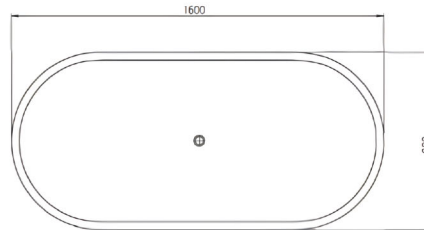

Available in a range of speckled and solid colours. Custom colours are available as a special order.

Approximate weight: 135kg

Product Size: 1600mm Product Code: PB4100-16

5 YEAR RESIDENTIAL MANUFACTURER'S WARRANTY	3 YEAR COMMERCIAL MANUFACTURER'S WARRANTY	1 YEAR OUTDOOR MANUFACTURER'S WARRANTY
---	--	---