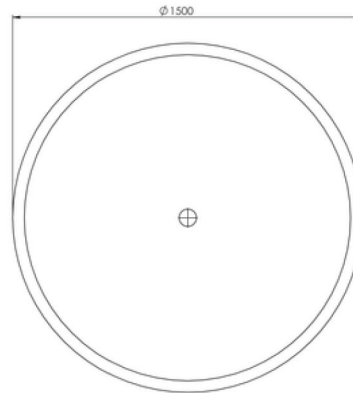

Pietra Bianca Stone

Our freestanding bath tubs are crafted from an eco-friendly, non-porous composite stone made from a unique blend of reclaimed marble, limestone, and engineered resins. The material is durable, smooth to the touch, and resistant to stains and moisture.