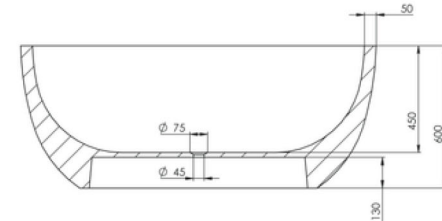

Available in a range of speckled and solid colours. Custom colours are available as a special order.

**Approximate weight: 170kg**

**Product Size: 1500mm**    **Product Code: PB4093-15**

**5** YEAR RESIDENTIAL MANUFACTURER'S WARRANTY