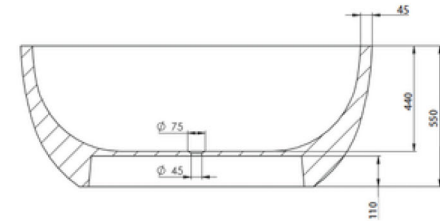

Available in a range of speckled and solid colours. Custom colours are available as a special order.

Approximate weight: 145kg

Product Size: 1350mm Product Code: PB4093-1350

5 YEAR RESIDENTIAL MANUFACTURER'S WARRANTY
3 YEAR COMMERCIAL MANUFACTURER'S WARRANTY
1 YEAR OUTDOOR MANUFACTURER'S WARRANTY