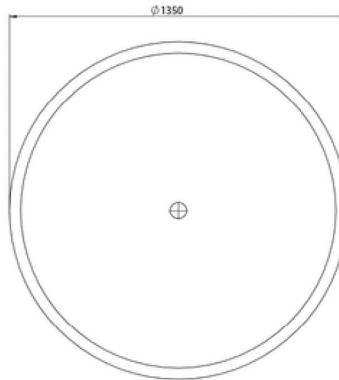

Pietra Bianca Stone

Our freestanding bath tubs are crafted from an eco-friendly, non-porous composite stone made from a unique blend of reclaimed marble, limestone, and engineered resins. The material is durable, smooth to the touch, and resistant to stains and moisture.