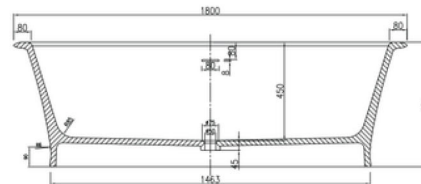

Available in a range of speckled and solid colours. Custom colours are available as a special order.

Approximate weight: 145kg

Product Size: 1800mm Product Code: PBS1015

- 5** YEAR RESIDENTIAL MANUFACTURER'S WARRANTY
- 3** YEAR COMMERCIAL MANUFACTURER'S WARRANTY
- 1** YEAR OUTDOOR MANUFACTURER'S WARRANTY