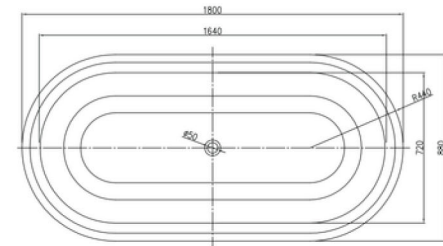

Available in a range of speckled and solid colours. Custom colours are available as a special order.

Approximate weight: 145kg

Product Size: 1800mm Product Code: PBS1015

- 5** YEAR RESIDENTIAL MANUFACTURER'S WARRANTY
- 3** YEAR COMMERCIAL MANUFACTURER'S WARRANTY
- 1** YEAR OUTDOOR MANUFACTURER'S WARRANTY