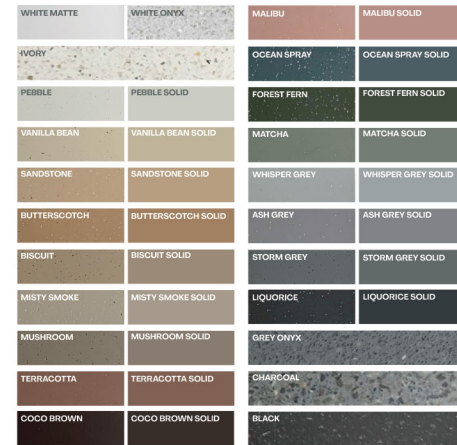

ROME

Inspired by the historic architecture of Rome, the Rome freestanding stone bath features a distinctive inward sloping rim that adds a sense of classical elegance. Its refined form brings a bold, luxurious presence to any bathroom.

Pair with the Petra stool for a cohesive and elevated finish.

Pietra Bianca Stone

Our freestanding bath tubs are crafted from an eco-friendly, non-porous composite stone made from a unique blend of reclaimed marble, limestone, and engineered resins. The material is durable, smooth to the touch, and resistant to stains and moisture.

Available in a range of speckled and solid colours. Custom colours are available as a special order.

Approximate weight: 145kg

Product Size: 1800mm Product Code: PBS1015

- 5** YEAR RESIDENTIAL MANUFACTURER'S WARRANTY
- 3** YEAR COMMERCIAL MANUFACTURER'S WARRANTY
- 1** YEAR OUTDOOR MANUFACTURER'S WARRANTY