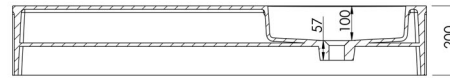

BRIZA

The Briza Wall Hung Basin is a bold and sculptural wall hung stone basin that brings modern character and refined elegance to contemporary bathrooms. Its distinctive fluted exterior adds beautiful texture and depth, making it a standout fluted wall hung basin with strong architectural appeal.