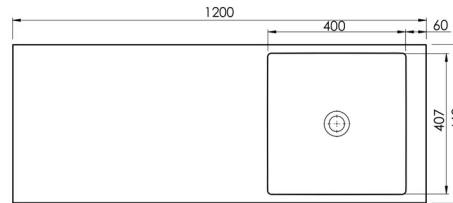

BRIZA

The Briza Wall Hung Basin is a bold and sculptural wall hung stone basin that brings modern character and refined elegance to contemporary bathrooms. Its distinctive fluted exterior adds beautiful texture and depth, making it a standout fluted wall hung basin with strong architectural appeal.

Available in a range of speckled and solid colours. Custom colours are available as a special order.

Product Size: 1200x460x200 **Product Code:** PB8007

- 5** YEAR RESIDENTIAL MANUFACTURER'S WARRANTY
- 3** YEAR COMMERCIAL MANUFACTURER'S WARRANTY
- 1** YEAR OUTDOOR MANUFACTURER'S WARRANTY