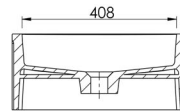

WHITE MATTE	WHITE ONYX	MALIBU	MALIBU SOLID
IVORY		OCEAN SPRAY	OCEAN SPRAY SOLID
PEBBLE	PEBBLE SOLID	FOREST FERN	FOREST FERN SOLID
VANILLA BEAN	VANILLA BEAN SOLID	MATCHA	MATCHA SOLID
SANDSTONE	SANDSTONE SOLID	WHISPER GREY	WHISPER GREY SOLID
BUTTERSQUOTCH	BUTTERSQUOTCH SOLID	ASH GREY	ASH GREY SOLID
BISCUIT	BISCUIT SOLID	STORM GREY	STORM GREY SOLID
MISTY SMOKE	MISTY SMOKE SOLID	LIQUORICE	LIQUORICE SOLID
MUSHROOM	MUSHROOM SOLID	GREY ONYX	
TERRACOTTA	TERRACOTTA SOLID	CHARCOAL	
COCO BROWN	COCO BROWN SOLID	BLACK	

Pietra Bianca Stone

Our above-counter basins are crafted from an eco-friendly, non-porous composite stone made from a unique blend of reclaimed marble, limestone, and engineered resins. The material is durable, smooth to the touch, and resistant to stains and moisture.

Available in a range of speckled and solid colours. Custom colours are available as a special order.

Product Size: 1200x460x200 **Product Code:** PB8007

- **5** YEAR RESIDENTIAL MANUFACTURER'S WARRANTY
- **3** YEAR COMMERCIAL MANUFACTURER'S WARRANTY
- **1** YEAR OUTDOOR MANUFACTURER'S WARRANTY

+ Pietra Bianca offers an optional complimentary matching stone drain cover at an additional cost.