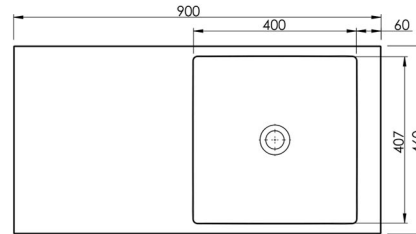

BRIZA

The Briza Wall Hung Basin is a bold and sculptural wall hung stone basin that brings modern character and refined elegance to contemporary bathrooms. Its distinctive fluted exterior adds beautiful texture and depth, making it a standout fluted wall hung basin with strong architectural appeal.

Available in a range of speckled and solid colours. Custom colours are available as a special order.

Product Size: 900x460x200 **Product Code:** PB8006

5 YEAR RESIDENTIAL MANUFACTURER'S WARRANTY

3 YEAR COMMERCIAL MANUFACTURER'S WARRANTY