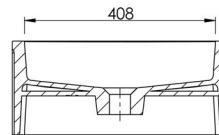

WHITE MATTE	WHITE ONYX	MALIBU	MALIBU SOLID
IVORY		OCEAN SPRAY	OCEAN SPRAY SOLID
PEBBLE	PEBBLE SOLID	FOREST FERN	FOREST FERN SOLID
VANILLA BEAN	VANILLA BEAN SOLID	MATCHA	MATCHA SOLID
SANDSTONE	SANDSTONE SOLID	WHISPER GREY	WHISPER GREY SOLID
BUTTERSCOTCH	BUTTERSCOTCH SOLID	ASH GREY	ASH GREY SOLID
BISCUIT	BISCUIT SOLID	STORM GREY	STORM GREY SOLID
MISTY SMOKE	MISTY SMOKE SOLID	LIQUORICE	LIQUORICE SOLID
MUSHROOM	MUSHROOM SOLID	GREY ONYX	
TERRACOTTA	TERRACOTTA SOLID	CHARCOAL	
COCO BROWN	COCO BROWN SOLID	BLACK	

Pietra Bianca Stone

Our above-counter basins are crafted from an eco-friendly, non-porous composite stone made from a unique blend of reclaimed marble, limestone, and engineered resins. The material is durable, smooth to the touch, and resistant to stains and moisture.

Available in a range of speckled and solid colours. Custom colours are available as a special order.

Product Size: 900x460x200 **Product Code:** PB8006

5 YEAR RESIDENTIAL MANUFACTURER'S WARRANTY

3 YEAR COMMERCIAL MANUFACTURER'S WARRANTY

1 YEAR OUTDOOR MANUFACTURER'S WARRANTY

+ Pietra Bianca offers an optional complimentary matching stone drain cover at an additional cost.