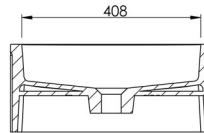

WHITE MATTE	WHITE ONYX	MALIBU	MALIBU SOLID
IVORY		OCEAN SPRAY	OCEAN SPRAY SOLID
PEBBLE	PEBBLE SOLID	FOREST FERN	FOREST FERN SOLID
VANILLA BEAN	VANILLA BEAN SOLID	MATCHA	MATCHA SOLID
SANDSTONE	SANDSTONE SOLID	WHISPER GREY	WHISPER GREY SOLID
BUTTERSOTCH	BUTTERSOTCH SOLID	ASH GREY	ASH GREY SOLID
BISCUIT	BISCUIT SOLID	STORM GREY	STORM GREY SOLID
MISTY SMOKE	MISTY SMOKE SOLID	LIQUORICE	LIQUORICE SOLID
MUSHROOM	MUSHROOM SOLID	GREY ONYX	
TERRACOTTA	TERRACOTTA SOLID	CHARCOAL	
COCO BROWN	COCO BROWN SOLID	BLACK	

Pietra Bianca Stone

Our above-counter basins are crafted from an eco-friendly, non-porous composite stone made from a unique blend of reclaimed marble, limestone, and engineered resins. The material is durable, smooth to the touch, and resistant to stains and moisture.

Available in a range of speckled and solid colours. Custom colours are available as a special order.

Product Size: 750x460x200 **Product Code:** PB8005

5 YEAR RESIDENTIAL MANUFACTURER'S WARRANTY

3 YEAR COMMERCIAL MANUFACTURER'S WARRANTY

1 YEAR OUTDOOR MANUFACTURER'S WARRANTY

+ Pietra Bianca offers an optional complimentary matching stone drain cover at an additional cost.