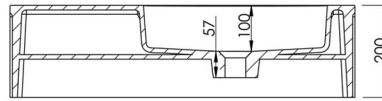

BRIZA

The Briza Wall Hung Basin is a bold and sculptural wall hung stone basin that brings modern character and refined elegance to contemporary bathrooms. Its distinctive fluted exterior adds beautiful texture and depth, making it a standout fluted wall hung basin with strong architectural appeal.

Available in a range of speckled and solid colours. Custom colours are available as a special order.

Product Size: 750x460x200 **Product Code:** PB8005

5 YEAR RESIDENTIAL MANUFACTURER'S WARRANTY

3 YEAR COMMERCIAL MANUFACTURER'S WARRANTY