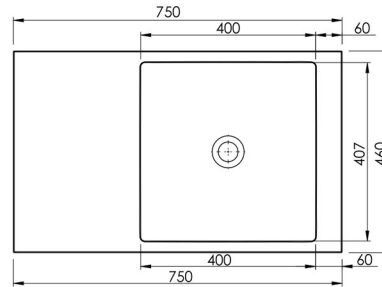

BRIZA

The Briza Wall Hung Basin is a bold and sculptural wall hung stone basin that brings modern character and refined elegance to contemporary bathrooms. Its distinctive fluted exterior adds beautiful texture and depth, making it a standout fluted wall hung basin with strong architectural appeal.

Available in a range of speckled and solid colours. Custom colours are available as a special order.

Product Size: 750x460x200 **Product Code:** PB8005

5 YEAR RESIDENTIAL MANUFACTURER'S WARRANTY

3 YEAR COMMERCIAL MANUFACTURER'S WARRANTY