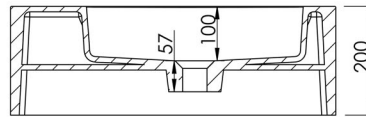

BRIZA

The Briza Wall Hung Basin is a bold and sculptural wall hung stone basin that brings modern character and refined elegance to contemporary bathrooms. Its distinctive fluted exterior adds beautiful texture and depth, making it a standout fluted wall hung basin with strong architectural appeal.

Available in a range of speckled and solid colours. Custom colours are available as a special order.

Product Size: 600x295x200 **Product Code:** PB8004

5 YEAR RESIDENTIAL MANUFACTURER'S WARRANTY	3 YEAR COMMERCIAL MANUFACTURER'S WARRANTY	1 YEAR OUTDOOR MANUFACTURER'S WARRANTY
---	--	---