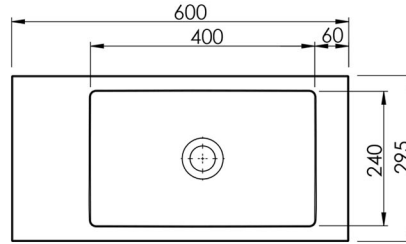

BRIZA

The Briza Wall Hung Basin is a bold and sculptural wall hung stone basin that brings modern character and refined elegance to contemporary bathrooms. Its distinctive fluted exterior adds beautiful texture and depth, making it a standout fluted wall hung basin with strong architectural appeal.

Available in a range of speckled and solid colours. Custom colours are available as a special order.

Product Size: 600x295x200 **Product Code:** PB8004

5 YEAR RESIDENTIAL MANUFACTURER'S WARRANTY	3 YEAR COMMERCIAL MANUFACTURER'S WARRANTY	1 YEAR OUTDOOR MANUFACTURER'S WARRANTY
---	--	---