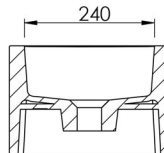

WHITE MATTE	WHITE ONYX	MALIBU	MALIBU SOLID
IVORY		OCEAN SPRAY	OCEAN SPRAY SOLID
PEBBLE	PEBBLE SOLID	FOREST FERN	FOREST FERN SOLID
VANILLA BEAN	VANILLA BEAN SOLID	MATCHA	MATCHA SOLID
SANDSTONE	SANDSTONE SOLID	WHISPER GREY	WHISPER GREY SOLID
BUTTERSOTCH	BUTTERSOTCH SOLID	ASH GREY	ASH GREY SOLID
BISCUIT	BISCUIT SOLID	STORM GREY	STORM GREY SOLID
MISTY SMOKE	MISTY SMOKE SOLID	LIQUORICE	LIQUORICE SOLID
MUSHROOM	MUSHROOM SOLID	GREY ONYX	
TERRACOTTA	TERRACOTTA SOLID	CHARCOAL	
COCO BROWN	COCO BROWN SOLID	BLACK	

Pietra Bianca Stone

Our above-counter basins are crafted from an eco-friendly, non-porous composite stone made from a unique blend of reclaimed marble, limestone, and engineered resins. The material is durable, smooth to the touch, and resistant to stains and moisture.

Available in a range of speckled and solid colours. Custom colours are available as a special order.

Product Size: 600x295x200 **Product Code:** PB8004

5 YEAR RESIDENTIAL MANUFACTURER'S WARRANTY	3 YEAR COMMERCIAL MANUFACTURER'S WARRANTY	1 YEAR OUTDOOR MANUFACTURER'S WARRANTY

+ Pietra Bianca offers an optional complimentary matching stone drain cover at an additional cost.