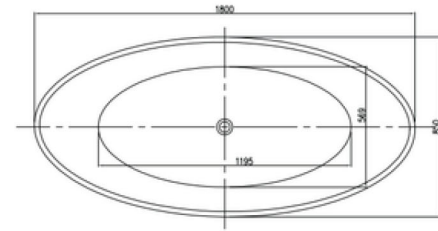

Available in a range of speckled and solid colours. Custom colours are available as a special order.

Approximate weight: 145kg

Product Size: 1800mm **Product Code: PBS1057**

5 YEAR RESIDENTIAL MANUFACTURER'S WARRANTY