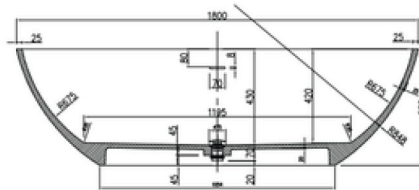

Available in a range of speckled and solid colours. Custom colours are available as a special order.

Approximate weight: 145kg

Product Size: 1800mm **Product Code: PBS1057**

5 YEAR RESIDENTIAL MANUFACTURER'S WARRANTY