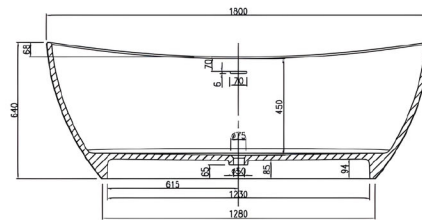

Available in a range of speckled and solid colours. Custom colours are available as a special order.

Approximate weight: 220kg

Product Size: 1800mm Product Code: PBS1069

5 YEAR RESIDENTIAL MANUFACTURER'S WARRANTY