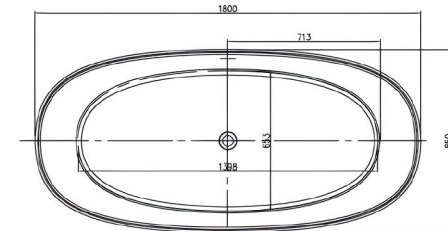

PIETRA BIANCA

MARIA

The Maria freestanding bath blends modern design with classic appeal, featuring a rolled edge and smooth, flowing curves. Its sleek form fits effortlessly into any bathroom space, creating a refined and timeless look. Pair with the Mila stone basin for a cohesive finish.

Available in a range of speckled and solid colours. Custom colours are available as a special order.

Approximate weight: 220kg

Product Size: 1800mm Product Code: PBS1069

5 YEAR RESIDENTIAL MANUFACTURER'S WARRANTY