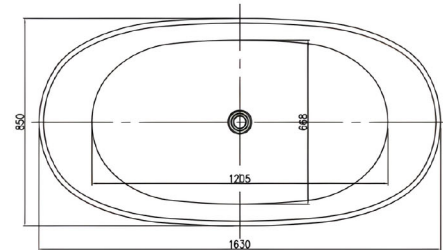

MARIA

The Maria freestanding bath blends modern design with classic appeal, featuring a rolled edge and smooth, flowing curves. Its sleek form fits effortlessly into any bathroom space, creating a refined and timeless look. Pair with the Mila stone basin for a cohesive finish.

Available in a range of speckled and solid colours. Custom colours are available as a special order.

Approximate weight: 210kg

Product Size: 1630mm Product Code: PBS1009

5 YEAR RESIDENTIAL MANUFACTURER'S WARRANTY