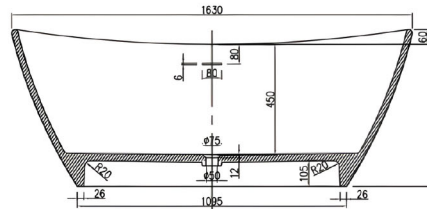

MARIA

The Maria freestanding bath blends modern design with classic appeal, featuring a rolled edge and smooth, flowing curves. Its sleek form fits effortlessly into any bathroom space, creating a refined and timeless look. Pair with the Mila stone basin for a cohesive finish.

Available in a range of speckled and solid colours. Custom colours are available as a special order.

Approximate weight: 210kg

Product Size: 1630mm Product Code: PBS1009

5 YEAR RESIDENTIAL MANUFACTURER'S WARRANTY