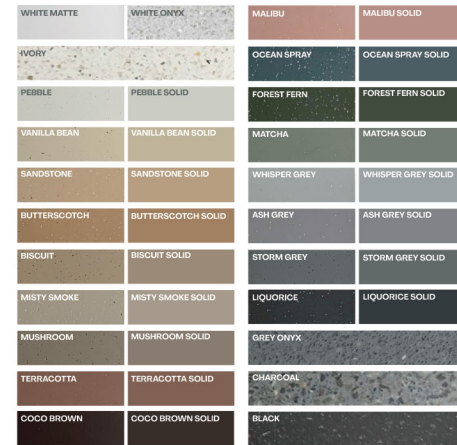

Pair with the Pearl stone basin for a cohesive and elevated look.

## Pietra Bianca Stone

Our freestanding bath tubs are crafted from an eco-friendly, non-porous composite stone made from a unique blend of reclaimed marble, limestone, and engineered resins. The material is durable, smooth to the touch, and resistant to stains and moisture.