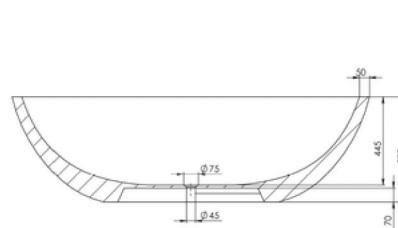

Available in a range of speckled and solid colours. Custom colours are available as a special order.

**Approximate weight: 145kg**

**Product Size: 1800mm**      **Product Code: PB4091**

**5** YEAR RESIDENTIAL MANUFACTURER'S WARRANTY