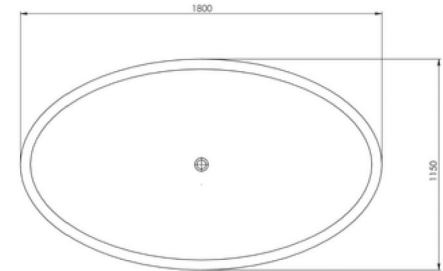

Available in a range of speckled and solid colours. Custom colours are available as a special order.

**Approximate weight: 145kg**

**Product Size: 1800mm**      **Product Code: PB4091**

**5** YEAR RESIDENTIAL MANUFACTURER'S WARRANTY