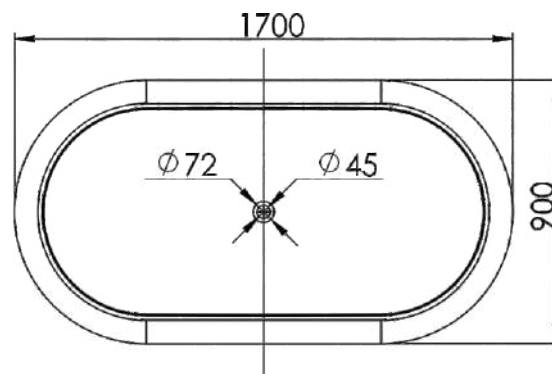

# DUETTE

Two gentle forms seamlessly united in perfect symmetry. Its soft contours and subtle divide create a dialogue between strength and serenity, giving the design a sculptural yet effortless presence. Pietra Bianca is the leading provider of luxury designer stone bathware. Pair with the Duette Round or Pill for a cohesive and elevated look.

Available in a range of speckled and solid colours. Custom colours are available as a special order.

**Approximate weight: 125kg**

**Product Size:** 1700x900x550mm    **Product Code:** PB8008

**5** YEAR RESIDENTIAL MANUFACTURER'S WARRANTY