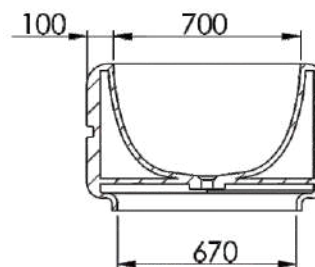

WHITE MATTE	WHITE ONYX	MALIBU	MALIBU SOLID
IVORY		OCEAN SPRAY	OCEAN SPRAY SOLID
PEBBLE	PEBBLE SOLID	FOREST FERN	FOREST FERN SOLID
VANILLA BEAN	VANILLA BEAN SOLID	MATCHA	MATCHA SOLID
SANDSTONE	SANDSTONE SOLID	WHISPER GREY	WHISPER GREY SOLID
BUTTERSCOTCH	BUTTERSCOTCH SOLID	ASH GREY	ASH GREY SOLID
BISCUIT	BISCUIT SOLID	STORM GREY	STORM GREY SOLID
MISTY SMOKE	MISTY SMOKE SOLID	LIQUORICE	LIQUORICE SOLID
MUSHROOM	MUSHROOM SOLID	GREY ONYX	
TERRACOTTA	TERRACOTTA SOLID	CHARCOAL	
COCO BROWN	COCO BROWN SOLID	BLACK	

Pietra Bianca Stone

Our freestanding bath tubs are crafted from an eco-friendly, non-porous composite stone made from a unique blend of reclaimed marble, limestone, and engineered resins. The material is durable, smooth to the touch, and resistant to stains and moisture.

Available in a range of speckled and solid colours. Custom colours are available as a special order.

Approximate weight: 125kg

Product Size: 1700x900x550mm   **Product Code:** PB8008

5 YEAR RESIDENTIAL MANUFACTURER'S WARRANTY

3 YEAR COMMERCIAL MANUFACTURER'S WARRANTY

1 YEAR OUTDOOR MANUFACTURER'S WARRANTY

+ An optional overflow and matching stone drain cover are available at an additional cost. These are special order items and must be ordered at time of purchase.