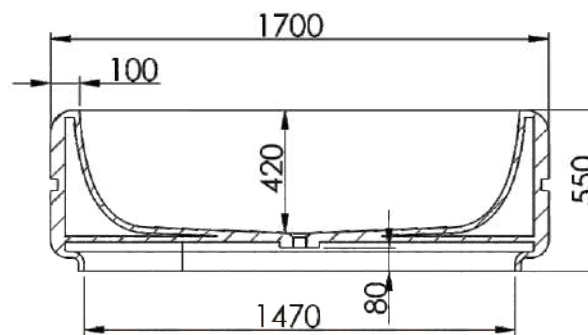

# DUETTE

Two gentle forms seamlessly united in perfect symmetry. Its soft contours and subtle divide create a dialogue between strength and serenity, giving the design a sculptural yet effortless presence. Pietra Bianca is the leading provider of luxury designer stone bathware. Pair with the Duette Round or Pill for a cohesive and elevated look.

Available in a range of speckled and solid colours. Custom colours are available as a special order.

**Approximate weight: 125kg**

**Product Size:** 1700x900x550mm    **Product Code:** PB8008

**5** YEAR RESIDENTIAL MANUFACTURER'S WARRANTY