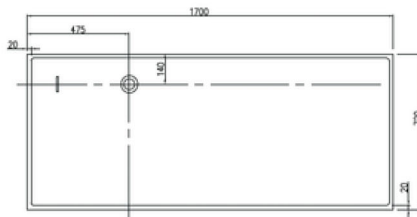

Available in a range of speckled and solid colours. Custom colours are available as a special order.

Approximate weight: 145kg

Product Size: 1700mm Product Code: PBS1014

5 YEAR RESIDENTIAL MANUFACTURER'S WARRANTY