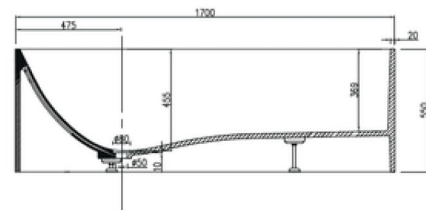

Available in a range of speckled and solid colours. Custom colours are available as a special order.

Approximate weight: 145kg

Product Size: 1700mm Product Code: PBS1014

5 YEAR RESIDENTIAL MANUFACTURER'S WARRANTY