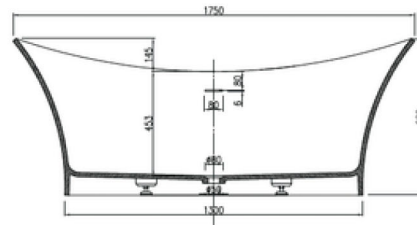

Available in a range of speckled and solid colours. Custom colours are available as a special order.

Approximate weight: 150kg

Product Size: 1750mm **Product Code: PB4020**

5 YEAR RESIDENTIAL MANUFACTURER'S WARRANTY