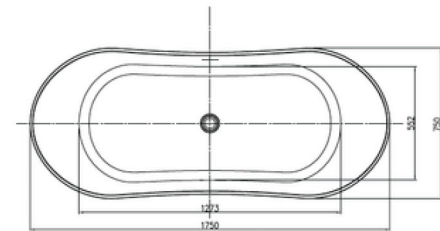

CROWN

Inspired by the soft curves of Roman arches, the Crown freestanding bath features gently raised ends that extend outward. This distinctive form enhances comfort while bringing a sense of calm, elegance, and architectural style to your bathroom.

Available in a range of speckled and solid colours. Custom colours are available as a special order.

Approximate weight: 150kg

Product Size: 1750mm **Product Code: PB4020**

5 YEAR RESIDENTIAL MANUFACTURER'S WARRANTY