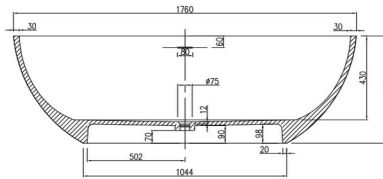

The Coco freestanding stone bath offers a contemporary design, creating a calm and inviting space to relax and unwind. Its classic oval shape and generous size comfortably accommodate two, making it both practical and indulgent.