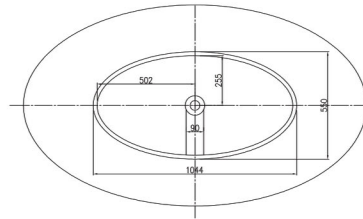

The Coco freestanding stone bath offers a contemporary design, creating a calm and inviting space to relax and unwind. Its classic oval shape and generous size comfortably accommodate two, making it both practical and indulgent.