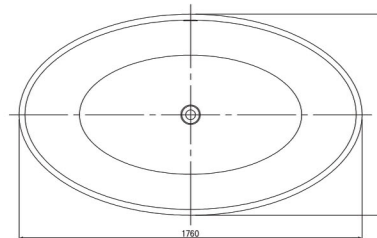

The Coco freestanding stone bath offers a contemporary design, creating a calm and inviting space to relax and unwind. Its classic oval shape and generous size comfortably accommodate two, making it both practical and indulgent.