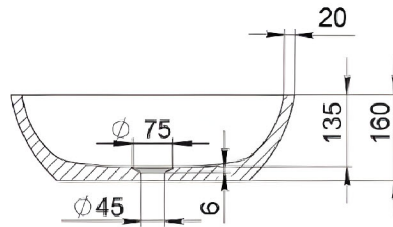

SUSSANA

The Sussana basin features an elongated oval form that feels open and balanced on the vanity. Its longer shape creates a relaxed presence that works comfortably in everyday bathroom spaces without feeling oversized. Simple, practical, and easy to style, the Sussana basin is designed to fit naturally into the space rather than stand out.

Available in a range of speckled and solid colours. Custom colours are available as a special order.

Approximate weight: 12kg

Product Size: 530x350x160 Product Code: PB3004

- 5** YEAR RESIDENTIAL MANUFACTURER'S WARRANTY
- 3** YEAR COMMERCIAL MANUFACTURER'S WARRANTY
- 1** YEAR OUTDOOR MANUFACTURER'S WARRANTY