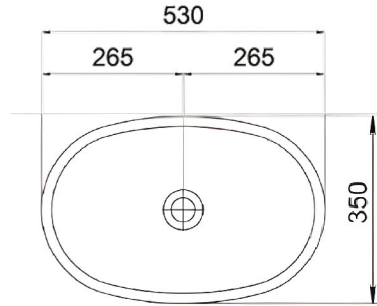

SUSSANA

The Sussana basin features an elongated oval form that feels open and balanced on the vanity. Its longer shape creates a relaxed presence that works comfortably in everyday bathroom spaces without feeling oversized. Simple, practical, and easy to style, the Sussana basin is designed to fit naturally into the space rather than stand out.

Available in a range of speckled and solid colours. Custom colours are available as a special order.

Approximate weight: 12kg

Product Size: 530x350x160 Product Code: PB3004

- 5** YEAR RESIDENTIAL MANUFACTURER'S WARRANTY
- 3** YEAR COMMERCIAL MANUFACTURER'S WARRANTY
- 1** YEAR OUTDOOR MANUFACTURER'S WARRANTY