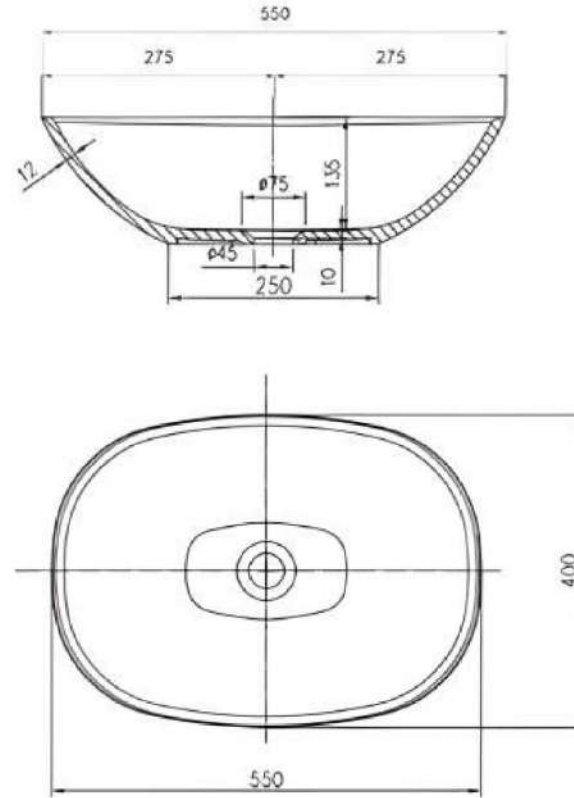

WHITE MATTE	WHITE ONYX	MALIBU	MALIBU SOLID
IVORY		OCEAN SPRAY	OCEAN SPRAY SOLID
PEBBLE	PEBBLE SOLID	FOREST FERN	FOREST FERN SOLID
VANILLA BEAN	VANILLA BEAN SOLID	MATCHA	MATCHA SOLID
SANDSTONE	SANDSTONE SOLID	WHISPER GREY	WHISPER GREY SOLID
BUTTERSCOOTCH	BUTTERSCOOTCH SOLID	ASH GREY	ASH GREY SOLID
BISCUIT	BISCUIT SOLID	STORM GREY	STORM GREY SOLID
MISTY SMOKE	MISTY SMOKE SOLID	LIQUORICE	LIQUORICE SOLID
MUSHROOM	MUSHROOM SOLID	GREY ONYX	
TERRACOTTA	TERRACOTTA SOLID	CHARCOAL	
COCO BROWN	COCO BROWN SOLID	BLACK	

Pietra Bianca Stone

Our above-counter basins are crafted from an eco-friendly, non-porous composite stone made from a unique blend of reclaimed marble, limestone, and engineered resins. The material is durable, smooth to the touch, and resistant to stains and moisture.

Available in a range of speckled and solid colours. Custom colours are available as a special order.

Approximate weight: 10kg

Product Size: 550x400x150   Product Code: PBS2202

5 YEAR RESIDENTIAL MANUFACTURER'S WARRANTY

3 YEAR COMMERCIAL MANUFACTURER'S WARRANTY

1 YEAR OUTDOOR MANUFACTURER'S WARRANTY

+ Pietra Bianca offers an optional complimenting matching stone drain cover at an additional cost.