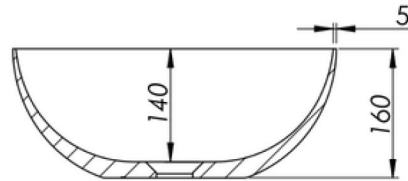

SUMMER

The Summer basin features a light, effortless form that feels fresh and uncomplicated. Smooth lines create an open, relaxed presence on the vanity, making it well suited to bright, modern bathrooms. Simple and easy to style, the Summer basin is designed to feel natural in the space and comfortable for everyday use.

Available in a range of speckled and solid colours. Custom colours are available as a special order.

Approximate weight: 10kg

Product Size: 400Øx160 **Product Code:** PBS2127

5 YEAR RESIDENTIAL MANUFACTURER'S WARRANTY