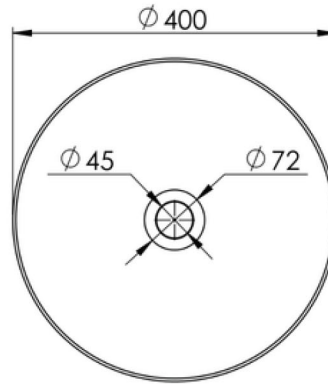

The Summer basin features a light, effortless form that feels fresh and uncomplicated. Smooth lines create an open, relaxed presence on the vanity, making it well suited to bright, modern bathrooms. Simple and easy to style, the Summer basin is designed to feel natural in the space and comfortable for everyday use.