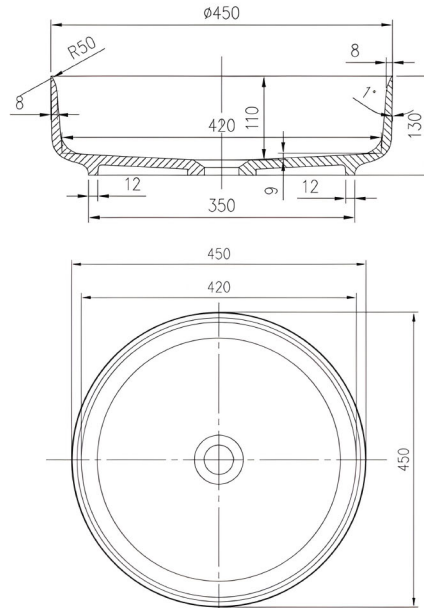

# GEORGIA

The Georgia basin features a simple, grounded form that feels calm and welcoming. Soft curves and balanced proportions allow it to pair easily with a wide range of vanity styles, from modern settings to more traditional spaces. Designed to be timeless and easy to live with, the Georgia brings a quiet, effortless character to the bathroom.

Available in a range of speckled and solid colours. Custom colours are available as a special order.

**Approximate weight: 10kg**

**Product Size:** 450Øx130 **Product Code:** PBS2122

|   |  |   |
|---|--|---|
| <b>5</b> YEAR RESIDENTIAL MANUFACTURER'S WARRANTY | <b>3</b> YEAR COMMERCIAL MANUFACTURER'S WARRANTY | <b>1</b> YEAR OUTDOOR MANUFACTURER'S WARRANTY |
|---|--|---|