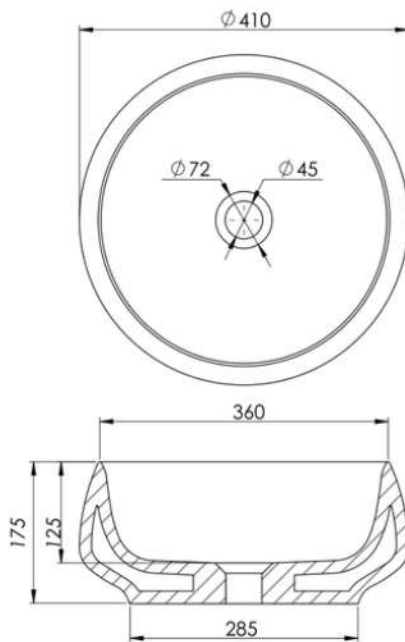

The basin features a soft, rounded silhouette with a low, sculptural profile that brings a calm and refined feel to any bathroom. Its gently curved form and subtle base create a grounded, balanced look, while the handcrafted stone finish adds natural texture and uniqueness to every piece.

Available in a range of speckled and solid colours. Custom colours are available as a special order.

Approximate weight: 10kg

Product Size: $\varnothing 410 \times 175$ Product Code: PB8021

5 YEAR RESIDENTIAL MANUFACTURER'S WARRANTY