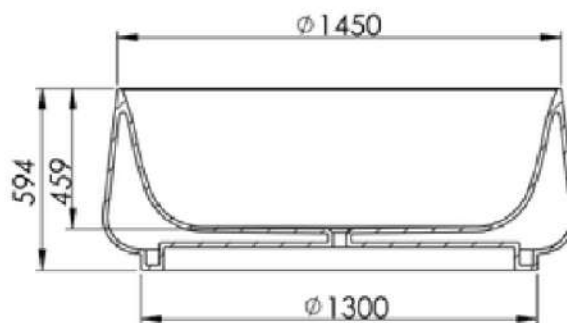

A sculptural statement piece, the Arlo Freestanding Bathtub features a bold, rounded form with soft, flowing lines. Its wide, deep design offers a luxurious soaking experience, while the refined silhouette brings a sense of calm and modern elegance to any bathroom.