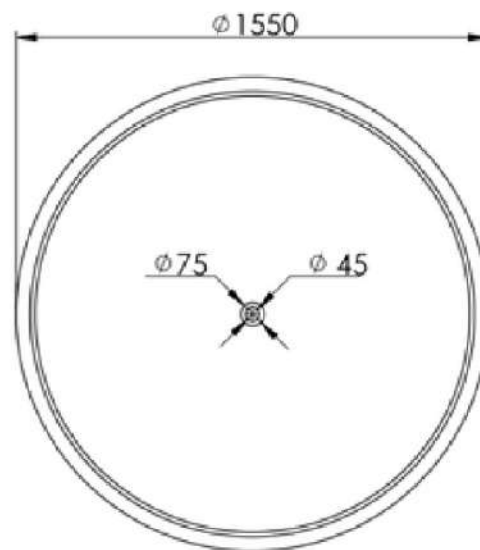

A sculptural statement piece, the Arlo Freestanding Bathtub features a bold, rounded form with soft, flowing lines. Its wide, deep design offers a luxurious soaking experience, while the refined silhouette brings a sense of calm and modern elegance to any bathroom.