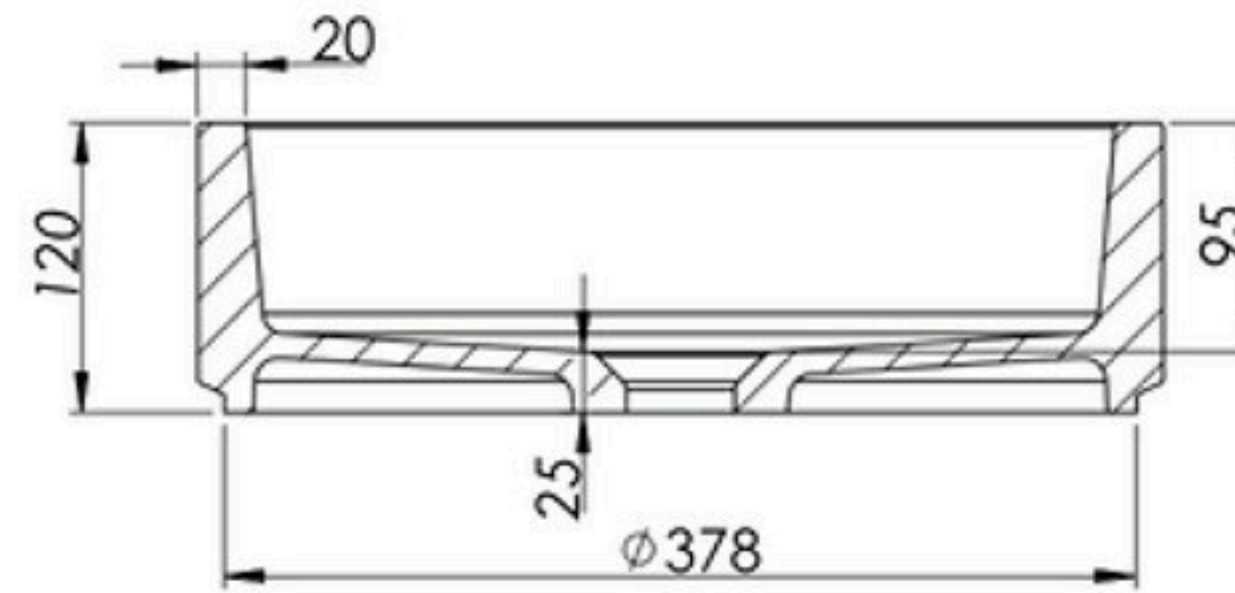

# FLORA

A softly sculpted basin inspired by organic forms, featuring gentle curves and a unique, petal-like silhouette. Its refined shape adds a subtle statement to any bathroom, bringing a sense of softness and modern elegance. Available in a range of colours to suit your space.

Available in a range of speckled and solid colours. Custom colours are available as a special order.

**Approximate weight: 15kg**

PIETRA BIANCA

Product Size: 400x120

Product Code: PB8014

**5** YEAR RESIDENTIAL MANUFACTURER'S WARRANTY