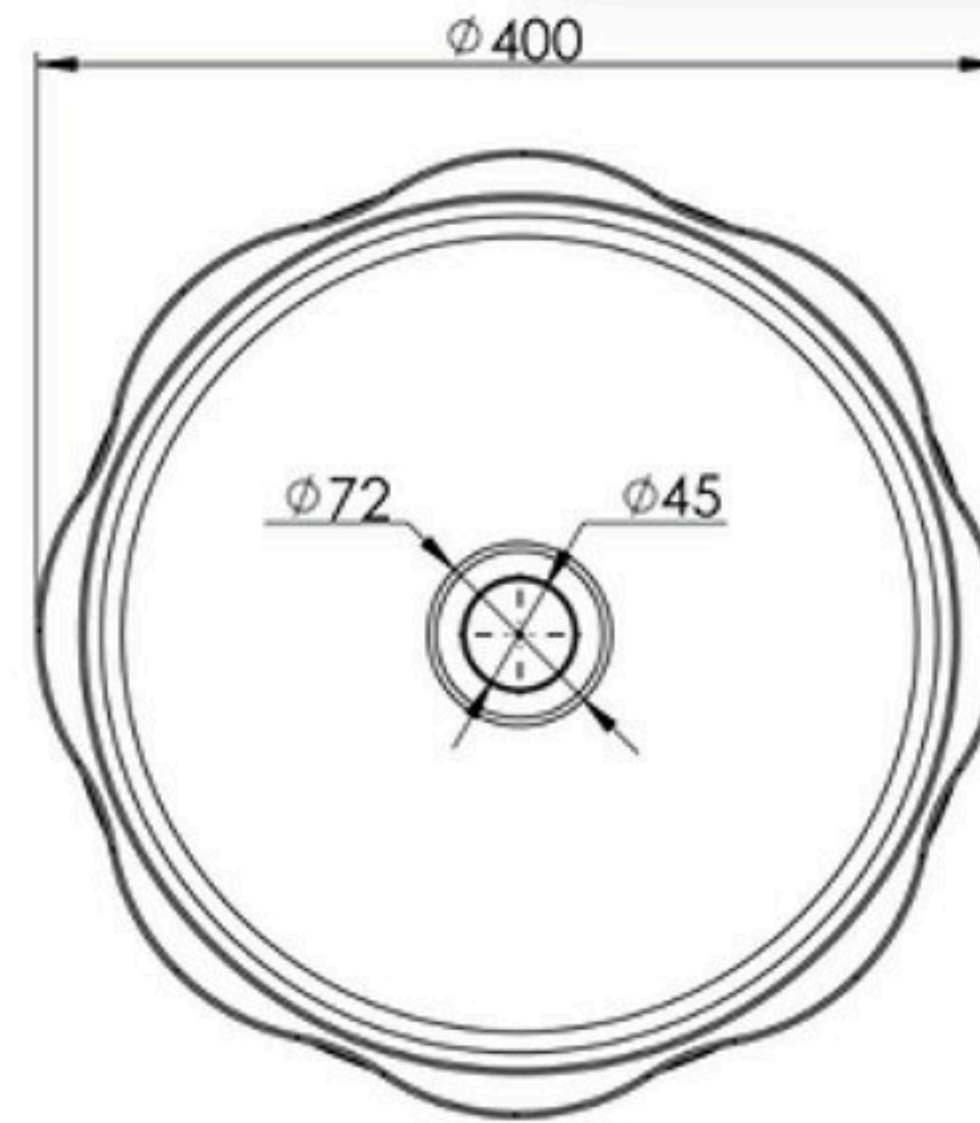

# FLORA

A softly sculpted basin inspired by organic forms, featuring gentle curves and a unique, petal-like silhouette. Its refined shape adds a subtle statement to any bathroom, bringing a sense of softness and modern elegance. Available in a range of colours to suit your space.

Available in a range of speckled and solid colours. Custom colours are available as a special order.

**Approximate weight: 15kg**

PIETRA BIANCA

Product Size: 400x120

Product Code: PB8014

**5** YEAR RESIDENTIAL MANUFACTURER'S WARRANTY