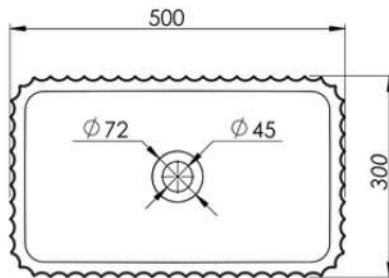

BRIZA

The Briza rectangular basin features a bold, architectural form defined by its fluted exterior and clean, structured lines. The textured outer surface contrasts beautifully with the smooth internal bowl, creating a refined balance of detail and simplicity. Crafted from composite stone, each piece carries a subtle natural finish, making it a distinctive statement for any modern bathroom.

Available in a range of speckled and solid colours. Custom colours are available as a special order.

Approximate weight: 15kg

Product Size: 500x300 x120 Product Code: PB8003

5 YEAR RESIDENTIAL MANUFACTURER'S WARRANTY	3 YEAR COMMERCIAL MANUFACTURER'S WARRANTY	1 YEAR OUTDOOR MANUFACTURER'S WARRANTY
---	--	---