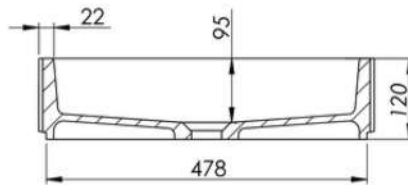

BRIZA

The Briza rectangular basin features a bold, architectural form defined by its fluted exterior and clean, structured lines. The textured outer surface contrasts beautifully with the smooth internal bowl, creating a refined balance of detail and simplicity. Crafted from composite stone, each piece carries a subtle natural finish, making it a distinctive statement for any modern bathroom.

Available in a range of speckled and solid colours. Custom colours are available as a special order.

Approximate weight: 15kg

Product Size: 500x300 x120 Product Code: PB8003

5 YEAR RESIDENTIAL MANUFACTURER'S WARRANTY	3 YEAR COMMERCIAL MANUFACTURER'S WARRANTY	1 YEAR OUTDOOR MANUFACTURER'S WARRANTY
---	--	---