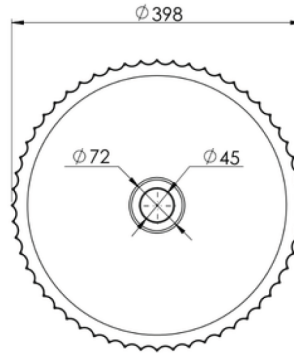

BRIZA

The Briza round stone basin features a soft, circular form enhanced by a fluted exterior, creating a refined balance of texture and simplicity. Its smooth internal bowl contrasts beautifully with the detailed outer surface, offering a sculptural and modern aesthetic. Crafted from stone, each piece showcases a subtle natural finish, making it a timeless statement for any bathroom.

Available in a range of speckled and solid colours. Custom colours are available as a special order.

Approximate weight: 15kg

Product Size: 400 \varnothing x120 Product Code: PB8002

5 YEAR RESIDENTIAL MANUFACTURER'S WARRANTY