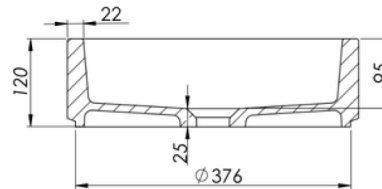

The Briza round stone basin features a soft, circular form enhanced by a fluted exterior, creating a refined balance of texture and simplicity. Its smooth internal bowl contrasts beautifully with the detailed outer surface, offering a sculptural and modern aesthetic. Crafted from stone, each piece showcases a subtle natural finish, making it a timeless statement for any bathroom.