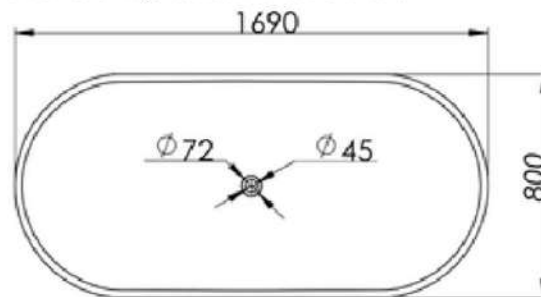

BRIZA

A refined blend of texture and form, the Briza Freestanding Bathtub features a soft oval silhouette complemented by subtle vertical fluting. Its sculptural design adds depth and character, while the spacious interior offers a comfortable, luxurious soak.

Available in a range of speckled and solid colours. Custom colours are available as a special order.

Approximate weight: 145kg

Product Size: 1690x800

Product Code: PB8001

5 YEAR RESIDENTIAL MANUFACTURER'S WARRANTY