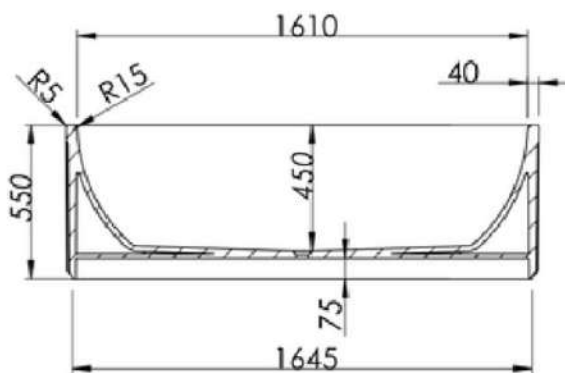

BRIZA

A refined blend of texture and form, the Briza Freestanding Bathtub features a soft oval silhouette complemented by subtle vertical fluting. Its sculptural design adds depth and character, while the spacious interior offers a comfortable, luxurious soak.

Available in a range of speckled and solid colours. Custom colours are available as a special order.

Approximate weight: 145kg

Product Size: 1690x800

Product Code: PB8001

5 YEAR RESIDENTIAL MANUFACTURER'S WARRANTY