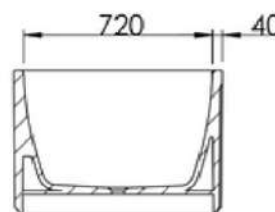

A refined blend of texture and form, the Briza Freestanding Bathtub features a soft oval silhouette complemented by subtle vertical fluting. Its sculptural design adds depth and character, while the spacious interior offers a comfortable, luxurious soak.