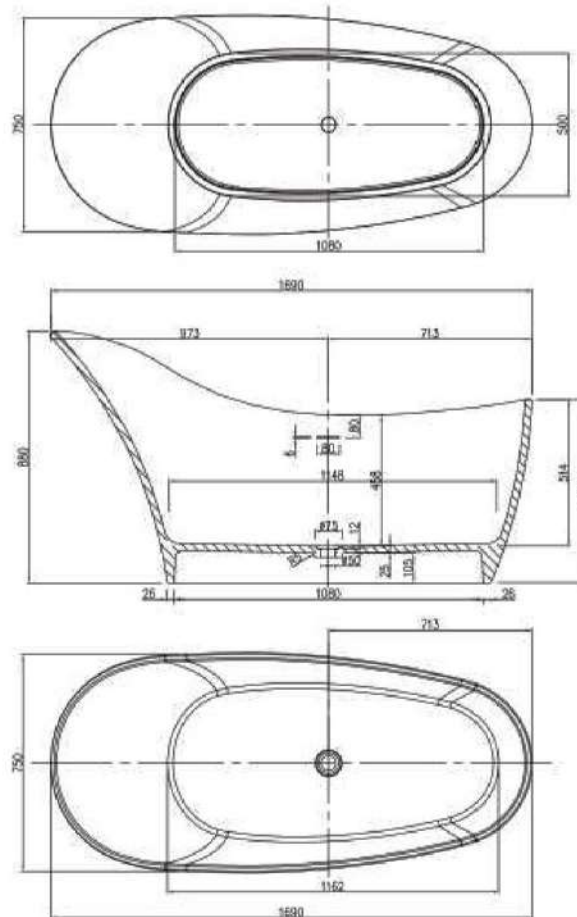

The Anna freestanding bath brings timeless elegance to any bathroom, featuring a graceful high-back silhouette and smooth, flowing lines. Its sculptural form creates a striking focal point while providing exceptional comfort, offering a deeply relaxing and refined bathing experience.