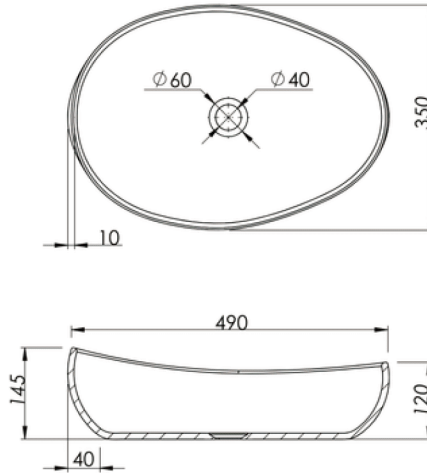

EVA

A refined oval basin defined by soft, sculptural curves and a clean, low-profile form. Designed to bring a calm, modern aesthetic to any bathroom, Eva pairs beautifully with wall-mounted tapware, allowing its silhouette to take centre stage. Available in a range of colours to suit your space.

Available in a range of speckled and solid colours. Custom colours are available as a special order.

Approximate weight: 18kg

Product Size: 490x350x145 Product Code: PB3077

5 YEAR RESIDENTIAL MANUFACTURER'S WARRANTY	3 YEAR COMMERCIAL MANUFACTURER'S WARRANTY	1 YEAR OUTDOOR MANUFACTURER'S WARRANTY
---	--	---