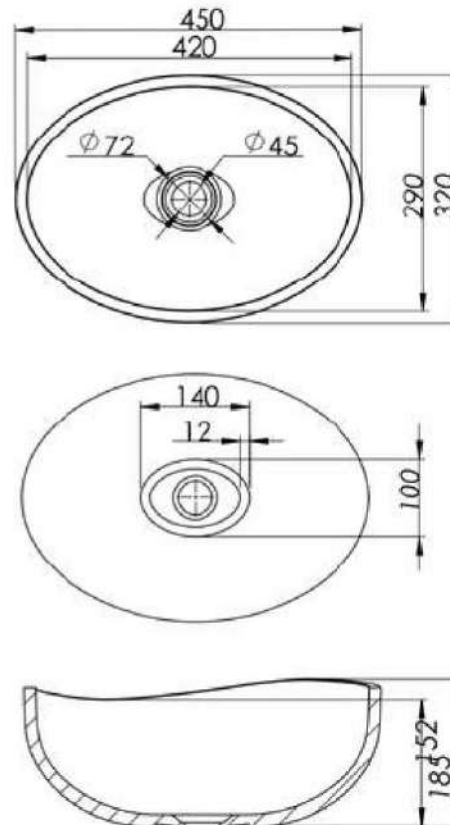

The Onda basin features a soft, flowing form that feels relaxed and effortless. Its smooth curves draw inspiration from natural movement, giving it a calm, organic presence without feeling oversized. Simple, modern, and easy to live with, the Onda basin works beautifully in contemporary bathrooms where subtle design details matter.