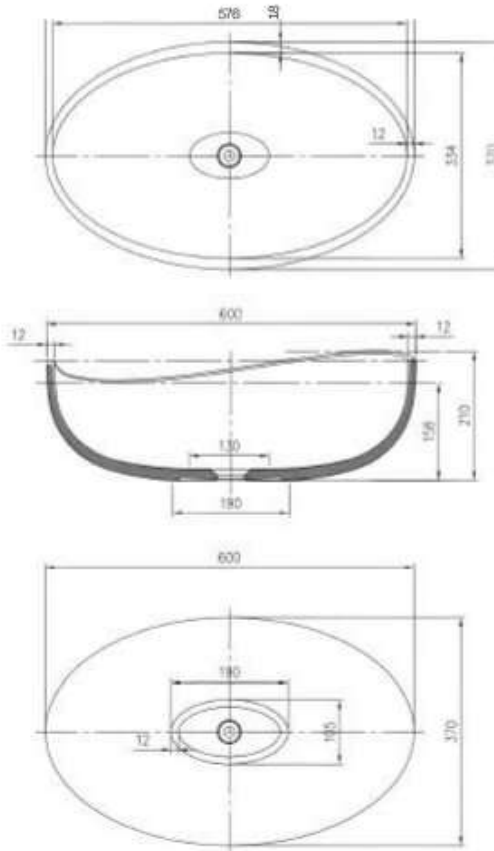

ONDA

The Onda basin features a soft, flowing form that feels relaxed and effortless. Its smooth curves draw inspiration from natural movement, giving it a calm, organic presence without feeling oversized. Simple, modern, and easy to live with, the Onda basin works beautifully in contemporary bathrooms where subtle design details matter.

Available in a range of speckled and solid colours. Custom colours are available as a special order.

Approximate weight: 10kg

Product Size: 600x370x210 Product Code: PB3017

5 YEAR RESIDENTIAL MANUFACTURER'S WARRANTY