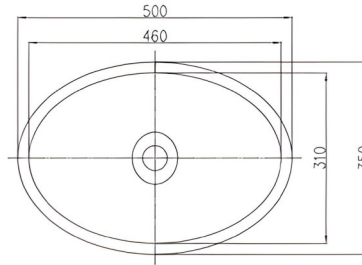

PEARL

The Pearl basin features a soft oval form that feels simple and relaxed. Its smooth, flowing lines create a light presence on the vanity, adding subtle elegance without overpowering the space. Easy to pair with a variety of styles and finishes, the Pearl basin brings a natural sense of balance and comfort to the bathroom.

Available in a range of speckled and solid colours. Custom colours are available as a special order.

Approximate weight: 8kg

Product Size: 500x350x150 Product Code: PB3016

5 YEAR RESIDENTIAL MANUFACTURER'S WARRANTY