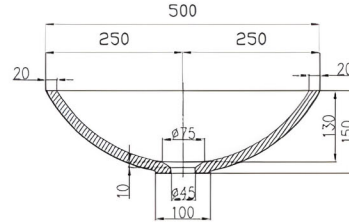

PEARL

The Pearl basin features a soft oval form that feels simple and relaxed. Its smooth, flowing lines create a light presence on the vanity, adding subtle elegance without overpowering the space. Easy to pair with a variety of styles and finishes, the Pearl basin brings a natural sense of balance and comfort to the bathroom.

Available in a range of speckled and solid colours. Custom colours are available as a special order.

Approximate weight: 8kg

Product Size: 500x350x150 Product Code: PB3016

5 YEAR RESIDENTIAL MANUFACTURER'S WARRANTY