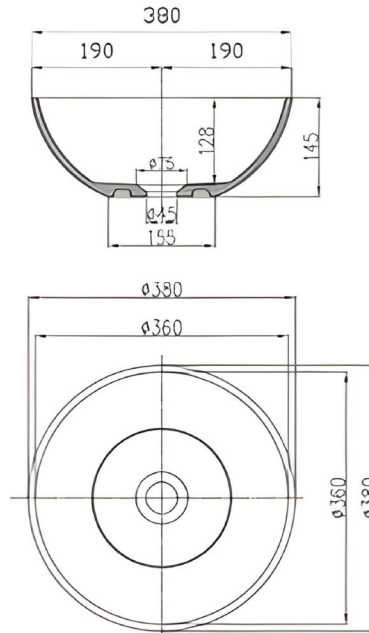

SARAH

The Sarah basin features a soft, simple form that feels calm and familiar. Gentle curves and clean lines give it an understated elegance, making it easy to style in both modern and more classic bathrooms. Designed with a timeless approach, the Sarah basin brings a quiet sense of balance and simplicity to the space.

Available in a range of speckled and solid colours. Custom colours are available as a special order.

Approximate weight: 6kg

Product Size: 380Øx145 Product Code: PB3015

- 5** YEAR RESIDENTIAL MANUFACTURER'S WARRANTY
- 3** YEAR COMMERCIAL MANUFACTURER'S WARRANTY
- 1** YEAR OUTDOOR MANUFACTURER'S WARRANTY