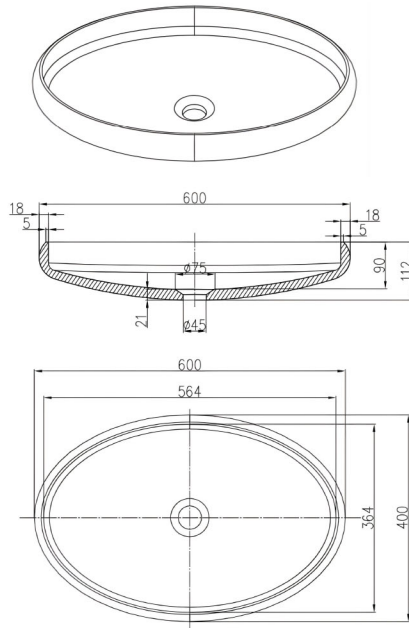

PIERO

The Piero basin features a low profile and a rounded oval shape that keeps it subtle and easy on the vanity. Its gentle form sits close to the surface, creating a clean, relaxed look without drawing too much attention. Simple and practical in design, Piero works well in bathrooms that favour quiet details and everyday comfort.

Available in a range of speckled and solid colours. Custom colours are available as a special order.

Approximate weight: 8kg

Product Size: 600x400x112 Product Code: PB3013

5 YEAR RESIDENTIAL MANUFACTURER'S WARRANTY