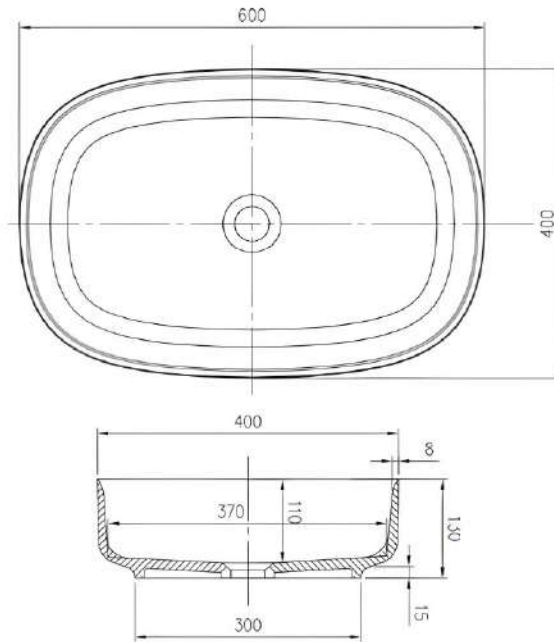

BIANCA

The Bianca basin features a refined oval form with soft, flowing curves that create a timeless and elegant presence. Designed to complement both contemporary and heritage interiors, the Bianca basin brings a sense of quiet sophistication to premium vanity spaces while remaining practical for everyday use.

Available in a range of speckled and solid colours. Custom colours are available as a special order.

Approximate weight: 10kg

Product Size: 600x400x130 Product Code: PB3010

5 YEAR RESIDENTIAL MANUFACTURER'S WARRANTY