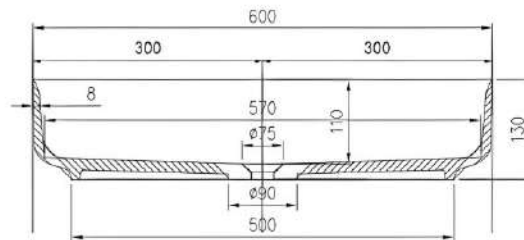

BIANCA

The Bianca basin features a refined oval form with soft, flowing curves that create a timeless and elegant presence. Designed to complement both contemporary and heritage interiors, the Bianca basin brings a sense of quiet sophistication to premium vanity spaces while remaining practical for everyday use.

Available in a range of speckled and solid colours. Custom colours are available as a special order.

Approximate weight: 10kg

Product Size: 600x400x130 Product Code: PB3010

5 YEAR RESIDENTIAL MANUFACTURER'S WARRANTY