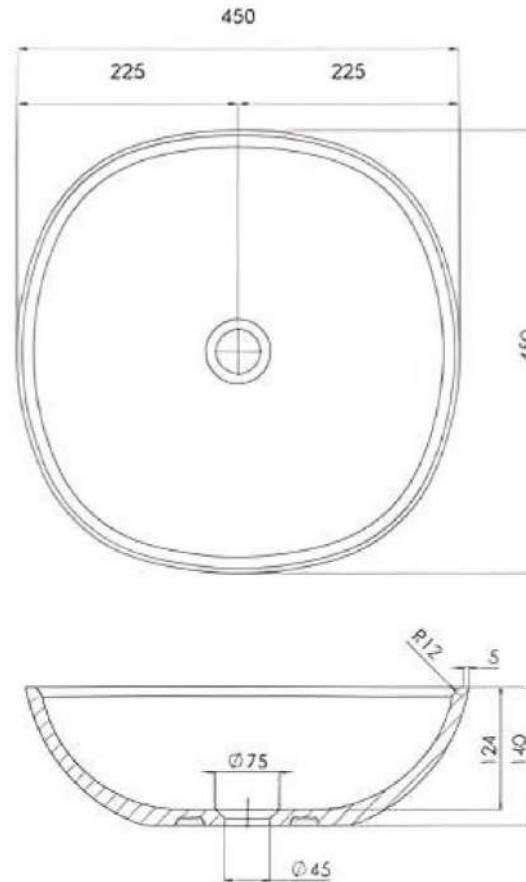

MARCELLO

The Marcello basin has a strong, sculptural presence, defined by smooth lines that feel both refined and relaxed. Its balanced form gives it a sense of quiet confidence without overpowering the space, making it easy to style in both modern and more classic bathrooms.

Available in a range of speckled and solid colours. Custom colours are available as a special order.

Approximate weight: 7kg

Product Size: 450x450x140 Product Code: PB3009

5 YEAR RESIDENTIAL MANUFACTURER'S WARRANTY