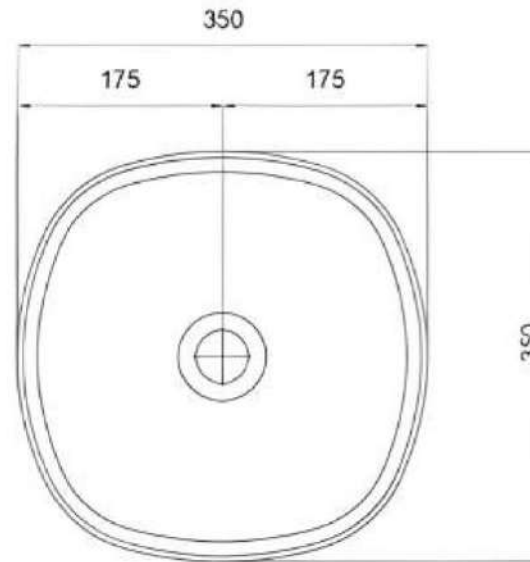

MARCELLO

The Marcello basin has a strong, sculptural presence, defined by smooth lines that feel both refined and relaxed. Its balanced form gives it a sense of quiet confidence without overpowering the space, making it easy to style in both modern and more classic bathrooms.

Available in a range of speckled and solid colours. Custom colours are available as a special order.

Approximate weight: 7kg

Product Size: 350x350x130 Product Code: PB3008

5 YEAR RESIDENTIAL MANUFACTURER'S WARRANTY