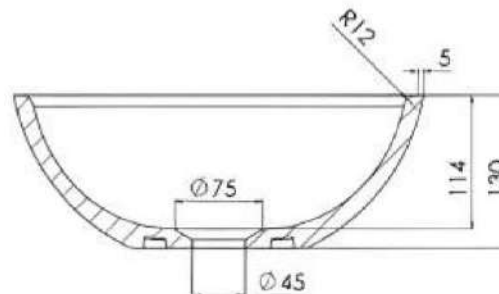

WHITE MATTE	WHITE ONYX	MALIBU	MALIBU SOLID
IVORY		OCEAN SPRAY	OCEAN SPRAY SOLID
PEBBLE	PEBBLE SOLID	FOREST FERN	FOREST FERN SOLID
VANILLA BEAN	VANILLA BEAN SOLID	MATCHA	MATCHA SOLID
SANDSTONE	SANDSTONE SOLID	WHISPER GREY	WHISPER GREY SOLID
BUTTERSCOOTCH	BUTTERSCOOTCH SOLID	ASH GREY	ASH GREY SOLID
BISCUIT	BISCUIT SOLID	STORM GREY	STORM GREY SOLID
MISTY SMOKE	MISTY SMOKE SOLID	LIQUORICE	LIQUORICE SOLID
MUSHROOM	MUSHROOM SOLID	GREY ONYX	
TERRACOTTA	TERRACOTTA SOLID	CHARCOAL	
COCO BROWN	COCO BROWN SOLID	BLACK	

Pietra Bianca Stone

Our above-counter basins are crafted from an eco-friendly, non-porous composite stone made from a unique blend of reclaimed marble, limestone, and engineered resins. The material is durable, smooth to the touch, and resistant to stains and moisture.

Available in a range of speckled and solid colours. Custom colours are available as a special order.

Approximate weight: 7kg

Product Size: 350x350x130 Product Code: PB3008

5 YEAR RESIDENTIAL MANUFACTURER'S WARRANTY

3 YEAR COMMERCIAL MANUFACTURER'S WARRANTY

1 YEAR OUTDOOR MANUFACTURER'S WARRANTY

+ Pietra Bianca offers an optional complimenting matching stone drain cover at an additional cost.