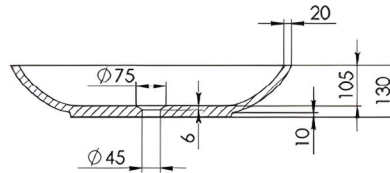

VALENTINA

The Valentina basin features a smooth, flowing form that feels relaxed and effortless. Gentle curves create a soft presence on the vanity, making it easy to style without feeling oversized. Versatile and understated, the Valentina basin suits bathrooms that favour clean lines with a subtle sense of warmth.

Available in a range of speckled and solid colours. Custom colours are available as a special order.

Approximate weight: 12kg

Product Size: 700x400x130 Product Code: PB3006

- 5** YEAR RESIDENTIAL MANUFACTURER'S WARRANTY
- 3** YEAR COMMERCIAL MANUFACTURER'S WARRANTY
- 1** YEAR OUTDOOR MANUFACTURER'S WARRANTY