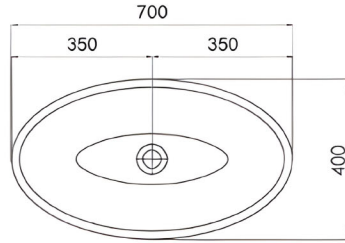

VALENTINA

The Valentina basin features a smooth, flowing form that feels relaxed and effortless. Gentle curves create a soft presence on the vanity, making it easy to style without feeling oversized. Versatile and understated, the Valentina basin suits bathrooms that favour clean lines with a subtle sense of warmth.

Available in a range of speckled and solid colours. Custom colours are available as a special order.

Approximate weight: 12kg

Product Size: 700x400x130 Product Code: PB3006

- 5** YEAR RESIDENTIAL MANUFACTURER'S WARRANTY
- 3** YEAR COMMERCIAL MANUFACTURER'S WARRANTY
- 1** YEAR OUTDOOR MANUFACTURER'S WARRANTY