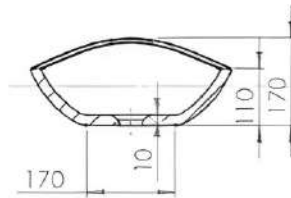

The Boat basin features a long, smooth form inspired by simple, flowing lines, creating a shape that feels clean and well balanced. Its subtle yet distinctive design gives it a quiet presence that works beautifully in modern bathrooms. Thoughtfully designed for everyday use, the Boat basin is easy to live with and effortless to style.