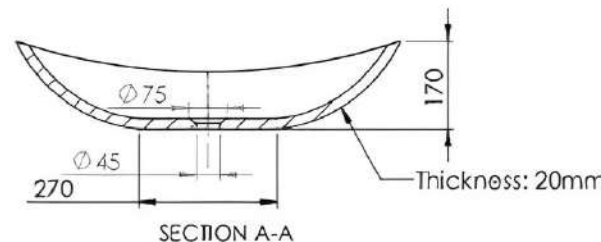

The Boat basin features a long, smooth form inspired by simple, flowing lines, creating a shape that feels clean and well balanced. Its subtle yet distinctive design gives it a quiet presence that works beautifully in modern bathrooms. Thoughtfully designed for everyday use, the Boat basin is easy to live with and effortless to style.