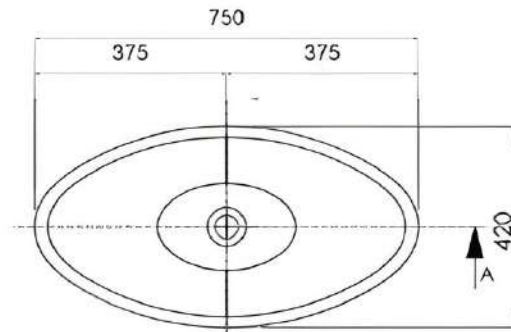

The Boat basin features a long, smooth form inspired by simple, flowing lines, creating a shape that feels clean and well balanced. Its subtle yet distinctive design gives it a quiet presence that works beautifully in modern bathrooms. Thoughtfully designed for everyday use, the Boat basin is easy to live with and effortless to style.