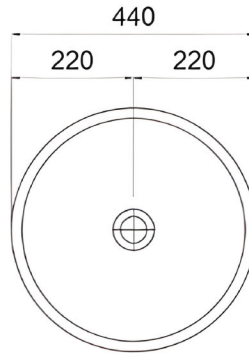

# SURENA

The Sarah basin features a soft, simple form that feels calm and familiar. Gentle curves and clean lines give it an understated elegance, making it easy to style in both modern and more classic bathrooms. Designed with a timeless approach, the Sarah basin brings a quiet sense of balance and simplicity to the space.