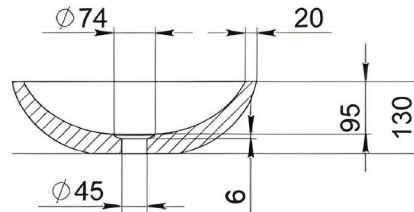

The Sarah basin features a soft, simple form that feels calm and familiar. Gentle curves and clean lines give it an understated elegance, making it easy to style in both modern and more classic bathrooms. Designed with a timeless approach, the Sarah basin brings a quiet sense of balance and simplicity to the space.