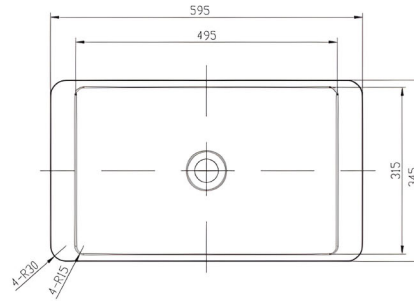

LIDIA

The Lidia basin features a clean rectangular form with a low profile that keeps the vanity feeling open and uncluttered. Its flat, understated shape sits neatly on the surface, making it easy to pair with a wide range of bathroom styles. Simple and practical in design, the Lidia basin suits spaces that favour straight lines and a relaxed, modern feel.

Available in a range of speckled and solid colours. Custom colours are available as a special order.

Approximate weight: 10kg

Product Size: 595x345x105 Product Code: PBS2059

- 5** YEAR RESIDENTIAL MANUFACTURER'S WARRANTY
- 3** YEAR COMMERCIAL MANUFACTURER'S WARRANTY
- 1** YEAR OUTDOOR MANUFACTURER'S WARRANTY