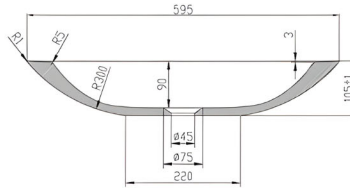

LIDIA

The Lidia basin features a clean rectangular form with a low profile that keeps the vanity feeling open and uncluttered. Its flat, understated shape sits neatly on the surface, making it easy to pair with a wide range of bathroom styles. Simple and practical in design, the Lidia basin suits spaces that favour straight lines and a relaxed, modern feel.

Available in a range of speckled and solid colours. Custom colours are available as a special order.

Approximate weight: 10kg

Product Size: 595x345x105 Product Code: PBS2059

- 5** YEAR RESIDENTIAL MANUFACTURER'S WARRANTY
- 3** YEAR COMMERCIAL MANUFACTURER'S WARRANTY
- 1** YEAR OUTDOOR MANUFACTURER'S WARRANTY