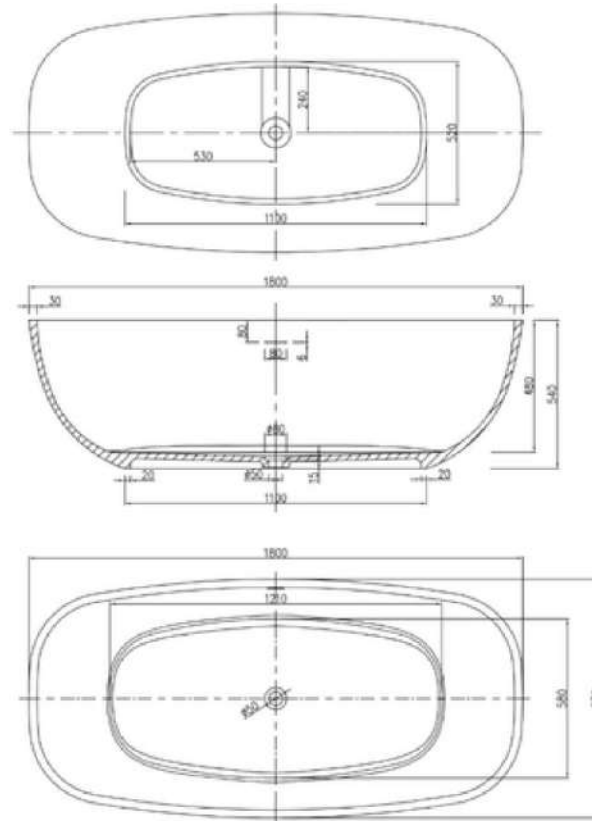

BORA

The Bora freestanding bath combines refined, delicate aesthetics with a generously sized form for a truly relaxing bathing experience. Pair it with the Julia stone basin to create a cohesive, elevated space that feels like your own private retreat.

Available in a range of speckled and solid colours. Custom colours are available as a special order.

Approximate weight: 145kg

Product Size: 1800mm Product Code: PBS1081

5 YEAR RESIDENTIAL MANUFACTURER'S WARRANTY