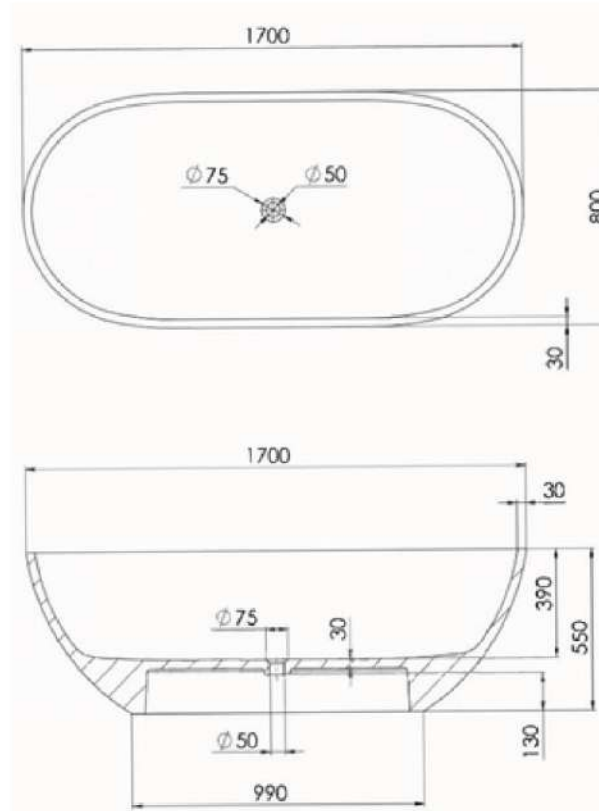

WHITE MATTE	WHITE ONYX	MALIBU	MALIBU SOLID
IVORY		OCEAN SPRAY	OCEAN SPRAY SOLID
PEBBLE	PEBBLE SOLID	FOREST FERN	FOREST FERN SOLID
VANILLA BEAN	VANILLA BEAN SOLID	MATCHA	MATCHA SOLID
SANDSTONE	SANDSTONE SOLID	WHISPER GREY	WHISPER GREY SOLID
BUTTERSCOTCH	BUTTERSCOTCH SOLID	ASH GREY	ASH GREY SOLID
BISCUIT	BISCUIT SOLID	STORM GREY	STORM GREY SOLID
MISTY SMOKE	MISTY SMOKE SOLID	LIQUORICE	LIQUORICE SOLID
MUSHROOM	MUSHROOM SOLID	GREY ONYX	
TERRACOTTA	TERRACOTTA SOLID	CHARCOAL	
COCO BROWN	COCO BROWN SOLID	BLACK	

Pietra Bianca Stone

Our freestanding bath tubs are crafted from an eco-friendly, non-porous composite stone made from a unique blend of reclaimed marble, limestone, and engineered resins. The material is durable, smooth to the touch, and resistant to stains and moisture.

Available in a range of speckled and solid colours. Custom colours are available as a special order.

Approximate weight: 135kg

Product Size: 1700mm   Product Code: PB4021-17

5 YEAR RESIDENTIAL MANUFACTURER'S WARRANTY

3 YEAR COMMERCIAL MANUFACTURER'S WARRANTY

1 YEAR OUTDOOR MANUFACTURER'S WARRANTY

+ An optional overflow and matching stone drain cover are available at an additional cost. These are special order items and must be ordered at time of purchase.