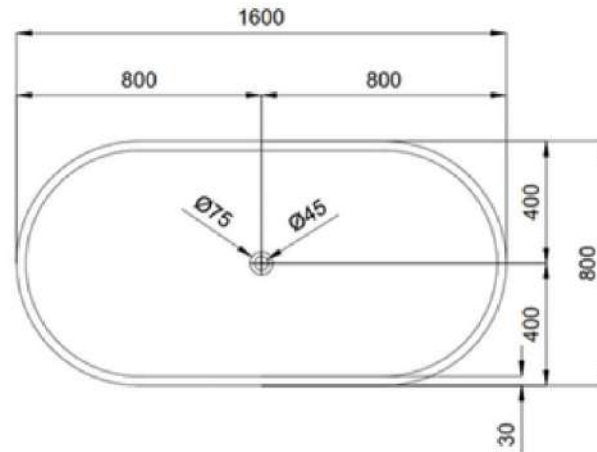

Bring the luxury of Pietra Bianca into your home with the modern freestanding Bella bathtub. Featuring a timeless oval form, Bella balances elegance with everyday practicality. Its handcrafted finish in natural composite stone gives each piece a distinctive character, creating a calm and refined centrepiece for your bathroom.