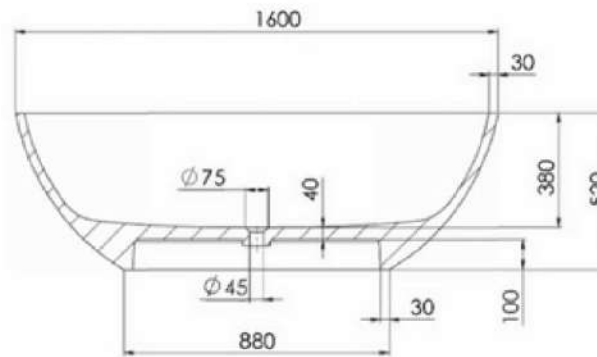

Bring the luxury of Pietra Bianca into your home with the modern freestanding Bella bathtub. Featuring a timeless oval form, Bella balances elegance with everyday practicality. Its handcrafted finish in natural composite stone gives each piece a distinctive character, creating a calm and refined centrepiece for your bathroom.