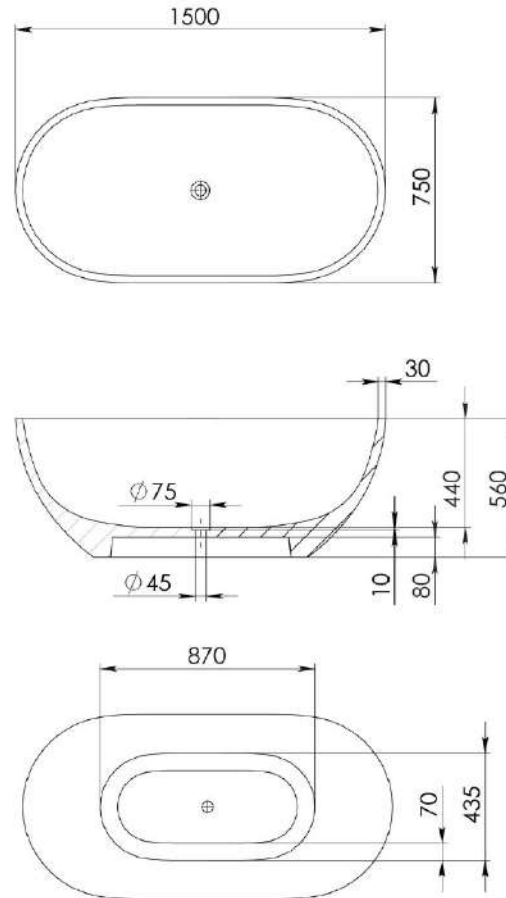

Bring the luxury of Pietra Bianca into your home with the modern freestanding Bella bathtub. Featuring a timeless oval form, Bella balances elegance with everyday practicality. Its handcrafted finish in natural composite stone gives each piece a distinctive character, creating a calm and refined centerpiece for your bathroom.